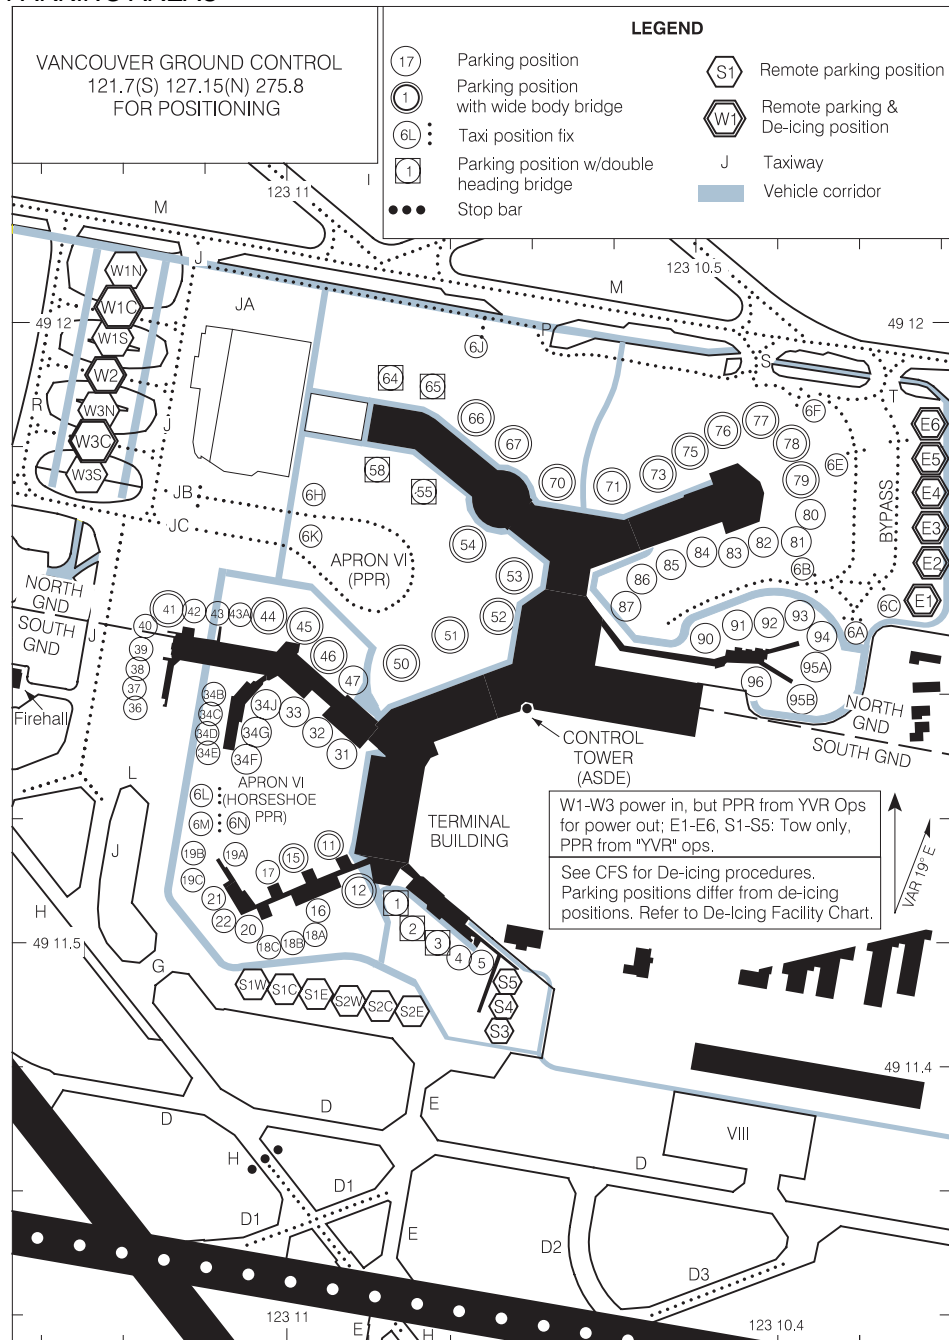

PARKING AREAS

Source of Canadian Civil Aeronautical Data : © 2009 NAV CANADA All rights reserved

PARKING AREAS

# SOUTH TERMINAL PARKING AREAS

Source of Canadian Civil Aeronautical Data : © 2009 NAV CANADA. All rights reserved

# SOUTH TERMINAL PARKING AREAS